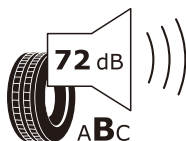

ROYAL PERFORMANCE

245/45ZR17 99W XL

ENERGY

ROYAL BLACK

2R328H1

245/45ZR17 99 W

C1

D

C

2020/740